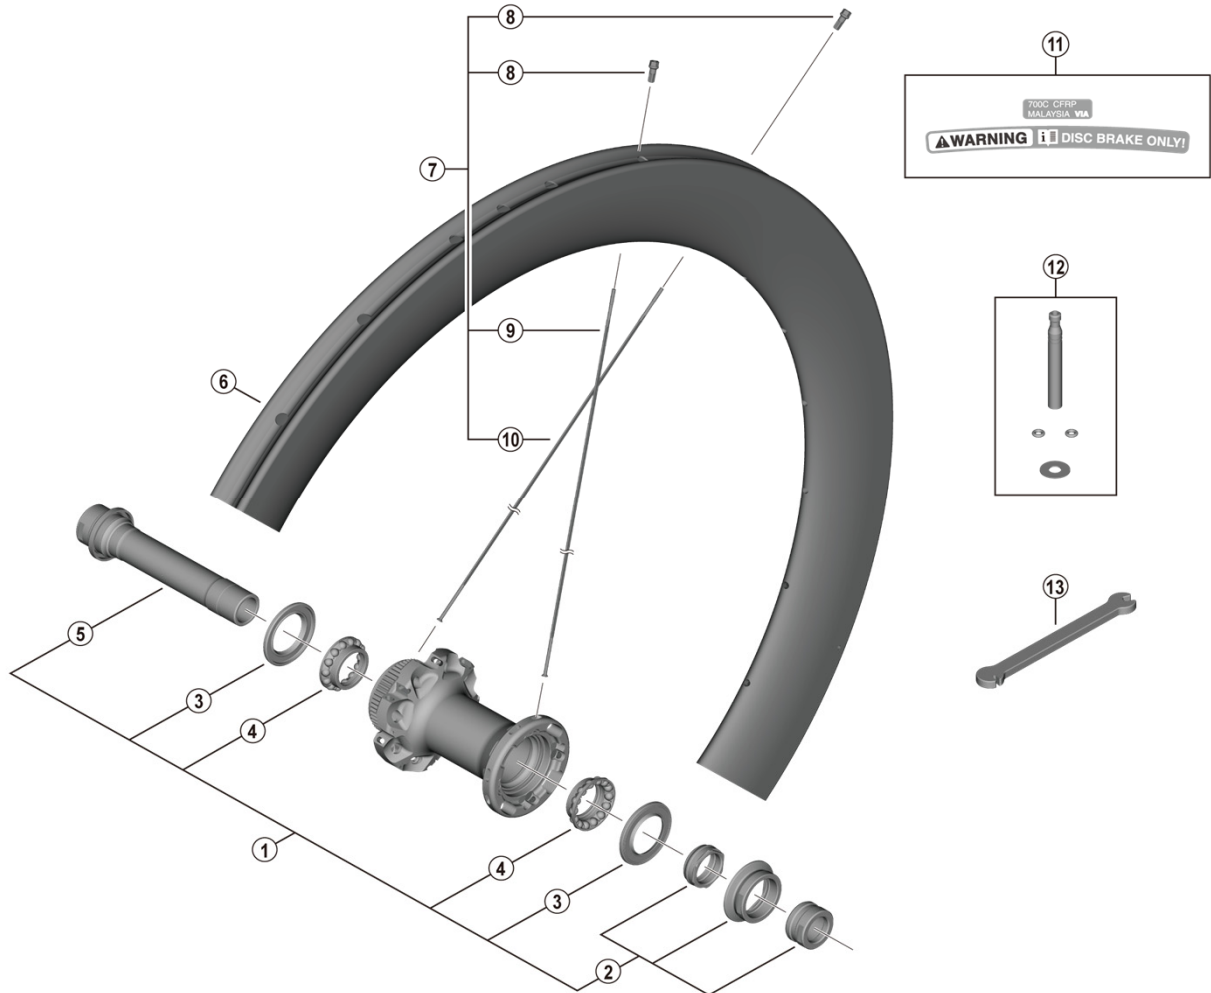

DURA-ACE Front Wheel
WH-R9270-C60-HR-TU-F

• Over Lock Nut Dimension: 100 mm

ITEM NO.	SHIMANO CODE NO.	DESCRIPTION
1	Y0MK98010	Complete hub axle
2	Y0MK98020	Right hand lock nut unit
3	Y0MK09000	Seal ring
4	Y0AY98030	Ball retainer (5/32")
5	Y0MK98030	Hub axle unit
6	-	Rim {24H}
7	-	Spoke unit {spoke (250 mm x 12 pcs. / 252 mm x 12 pcs.) / nipple (24 pcs.)}
8	Y0MKN1000	Small nipple 14G
9	Y0MAS1000	Right hand spoke (250 mm)
10	Y0MDS1000	Left hand spoke (252 mm)
11	Y0MK98040	Rim sticker unit
12	Y0AK98020	Valve extension unit
13	Y0MK14000	TL-WHR92 Nipple wrench 3.4